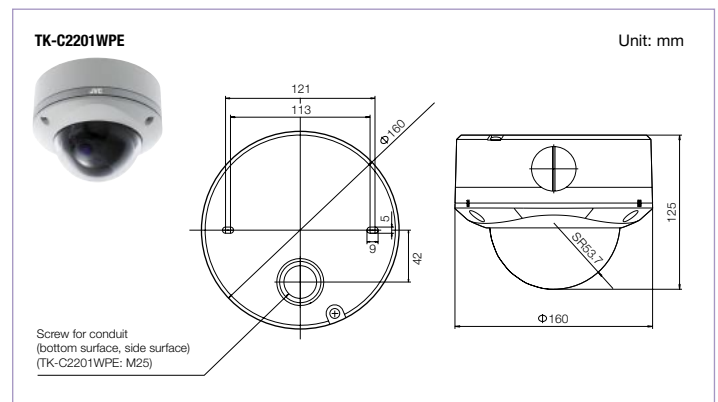

Dimensions

Note: Screen images are explanatory purpose and not actual images attained using this product. All brand or product names may be trademarks and/or registered trademarks of their respective owners. Copyright © 2011, Victor Company of Japan, Limited. All Rights Reserved.

JVC®

DISTRIBUTED BY

Design and specifications subject to change without notice.